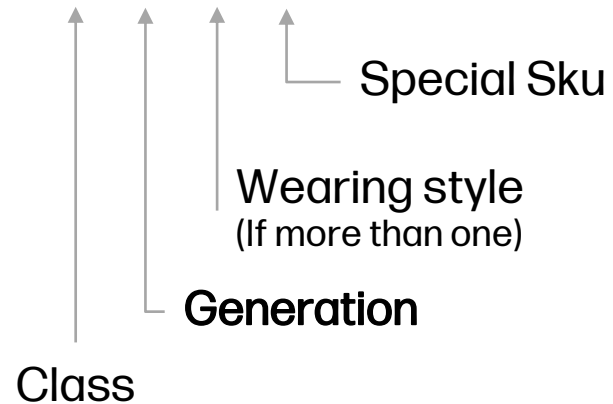

### Wearing style code

Over-the-head mono = 1x

Over-the-head binaural/stereo = 2x

Alternative wearing style = 3x

Convertible = 4x